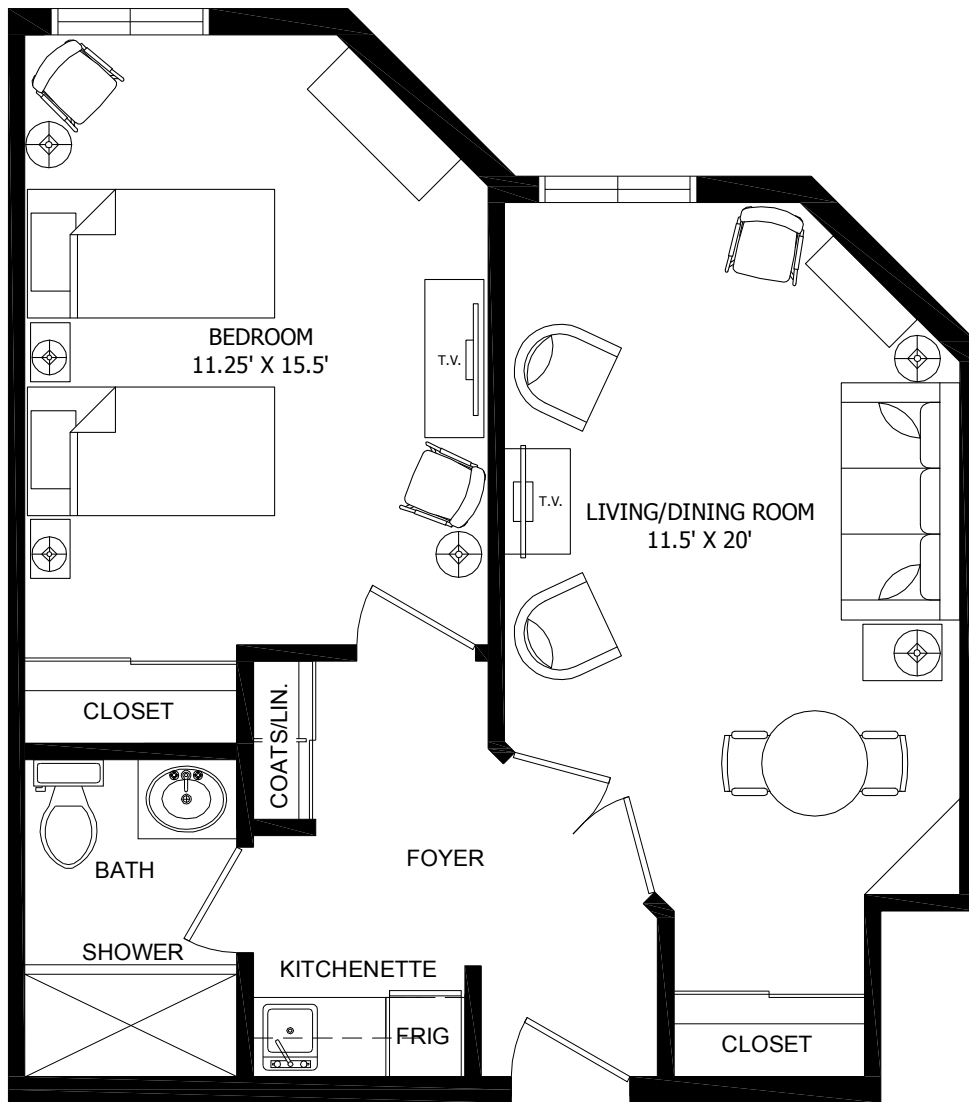

# The Jefferson

Deluxe One Bedroom with Sunroom | 528 square feet

*Our Lady*  
**OF THE VALLEY**  
RETIREMENT COMMUNITY

540-345-5111 | ourladyofthevalley.com | 650 North Jefferson Street | Roanoke, Virginia 24016  
Sponsored by the Catholic Diocese of Richmond.

# The Patrick Henry

Deluxe One Bedroom | 563 square feet

*Our Lady*  
**OF THE VALLEY**  
RETIREMENT COMMUNITY

540-345-5111 | ourladyofthevalley.com | 650 North Jefferson Street | Roanoke, Virginia 24016  
Sponsored by the Catholic Diocese of Richmond.