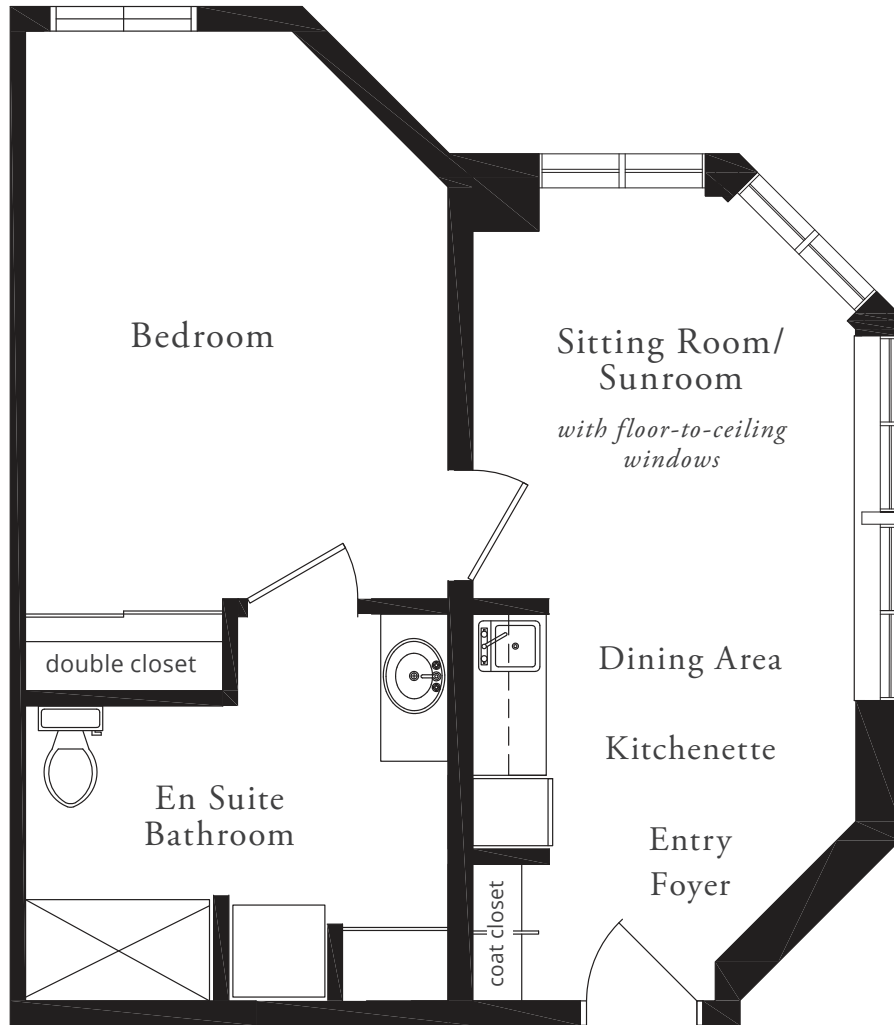

# The Jefferson

Deluxe One Bedroom with Sunroom | 528 square feet

*Our Lady*  
**OF THE VALLEY**  
RETIREMENT COMMUNITY

540-345-5111 | ourladyofthevalley.com | 650 North Jefferson Street | Roanoke, Virginia 24016  
Sponsored by the Catholic Diocese of Richmond.

# The Patrick Henry

Deluxe One Bedroom | 563 square feet

*Our Lady*  
**OF THE VALLEY**  
RETIREMENT COMMUNITY

540-345-5111 | ourladyofthevalley.com | 650 North Jefferson Street | Roanoke, Virginia 24016  
Sponsored by the Catholic Diocese of Richmond.