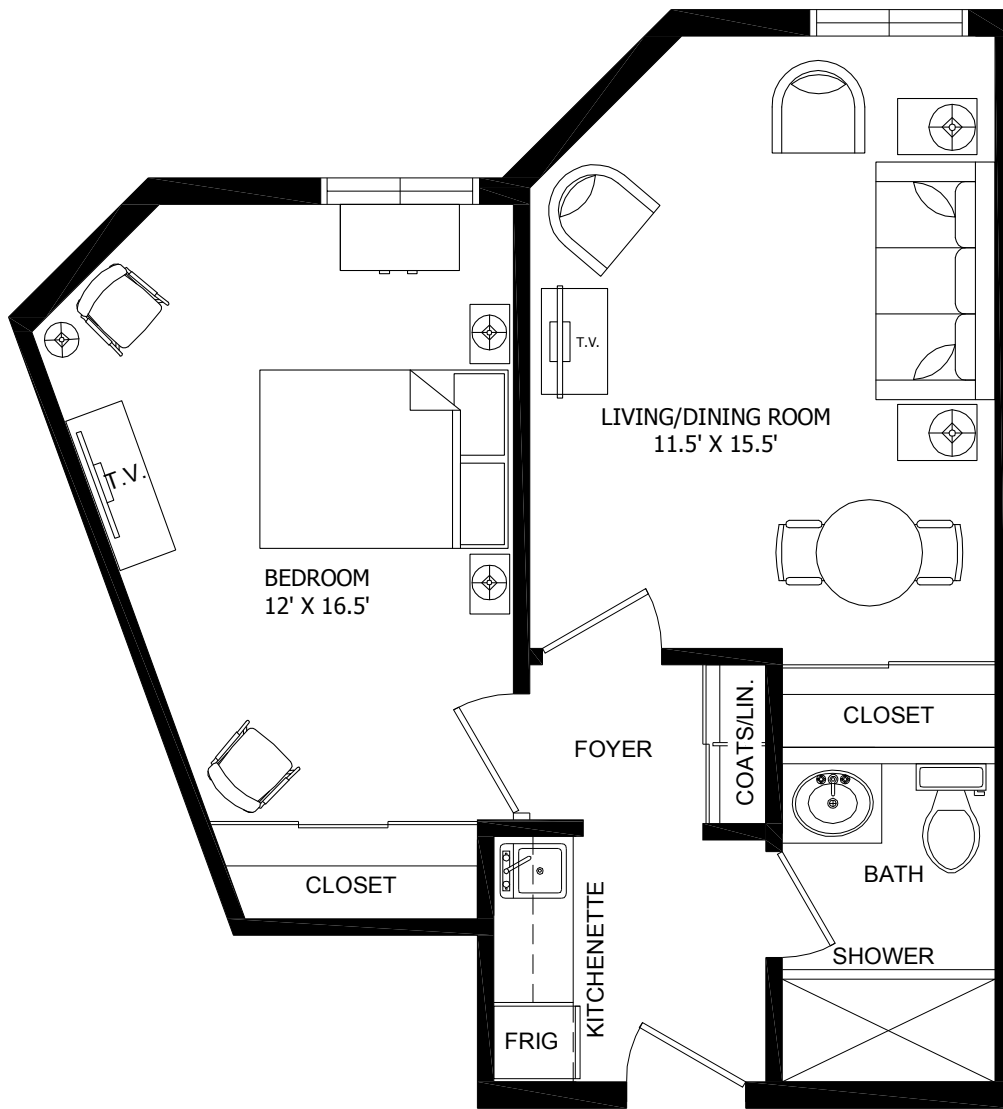

The Roanoker

One Bedroom | 520 square feet

Our Lady
OF THE VALLEY
RETIREMENT COMMUNITY

540-345-5111 | ourladyofthevalley.com | 650 North Jefferson Street | Roanoke, Virginia 24016
Sponsored by the Catholic Diocese of Richmond.

Coordinated Services Management – Professional Management of Retirement Communities since 1981