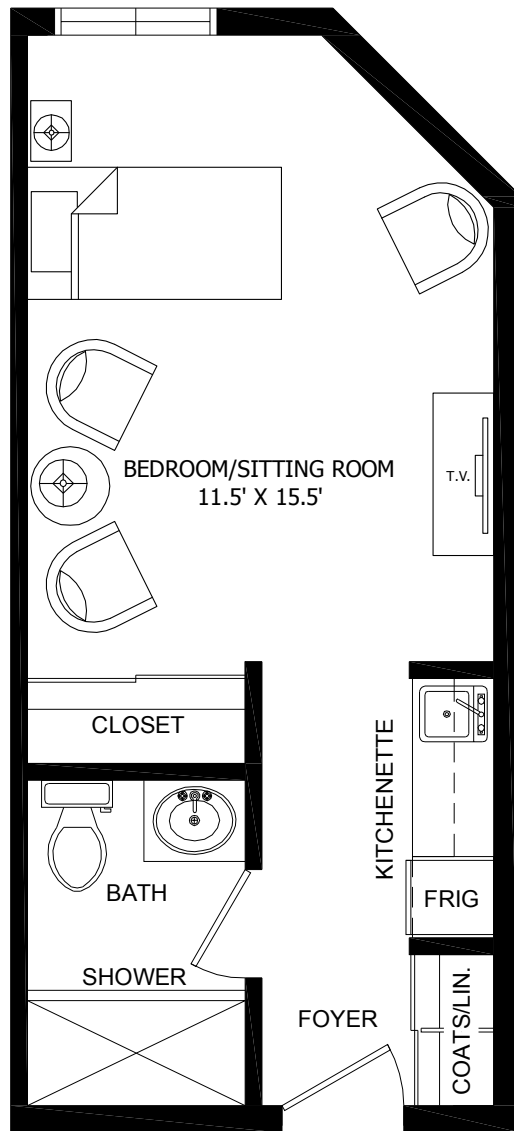

The Gainsboro

Studio Apartment / Intensive Personal Care Studio | 295 square feet

Our Lady
OF THE VALLEY
RETIREMENT COMMUNITY

540-345-5111 | ourladyofthevalley.com | 650 North Jefferson Street | Roanoke, Virginia 24016
Sponsored by the Catholic Diocese of Richmond.

Coordinated Services Management – Professional Management of Retirement Communities since 1981