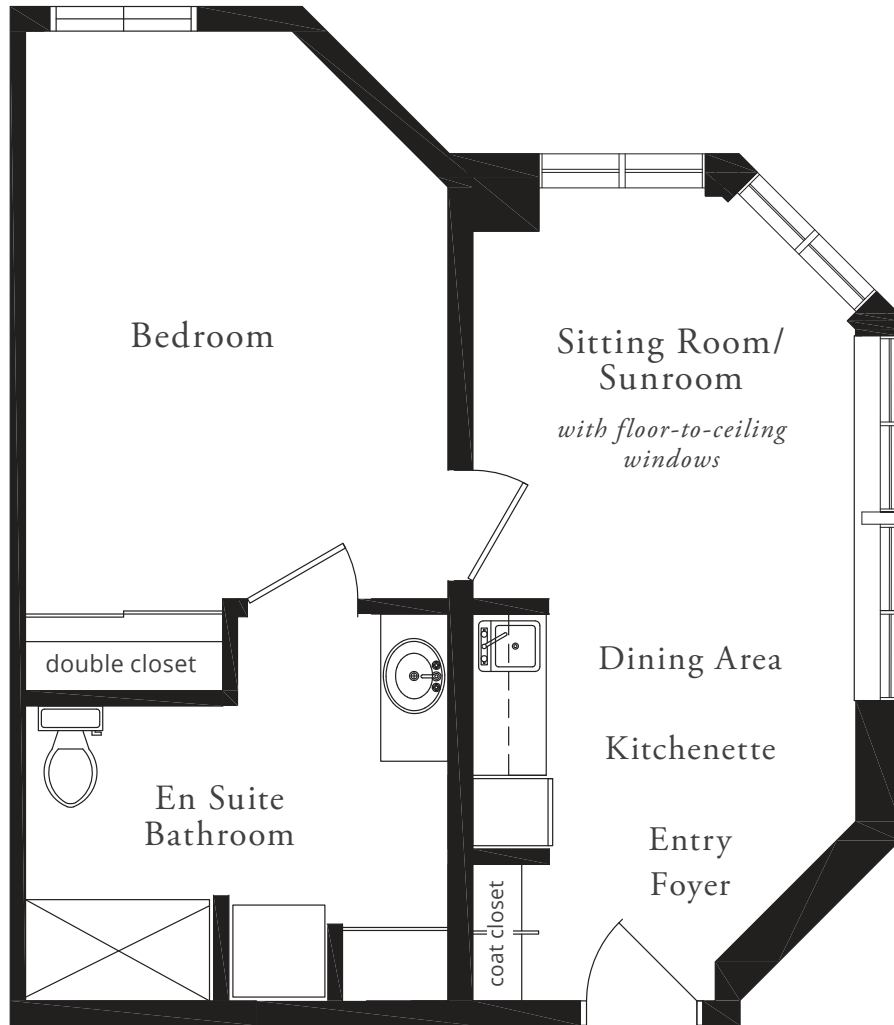

The Jefferson

Deluxe One Bedroom with Sunroom | 528 square feet

Our Lady
OF THE VALLEY
RETIREMENT COMMUNITY

540-345-5111 | ourladyofthevalley.com | 650 North Jefferson Street | Roanoke, Virginia 24016
Sponsored by the Catholic Diocese of Richmond.