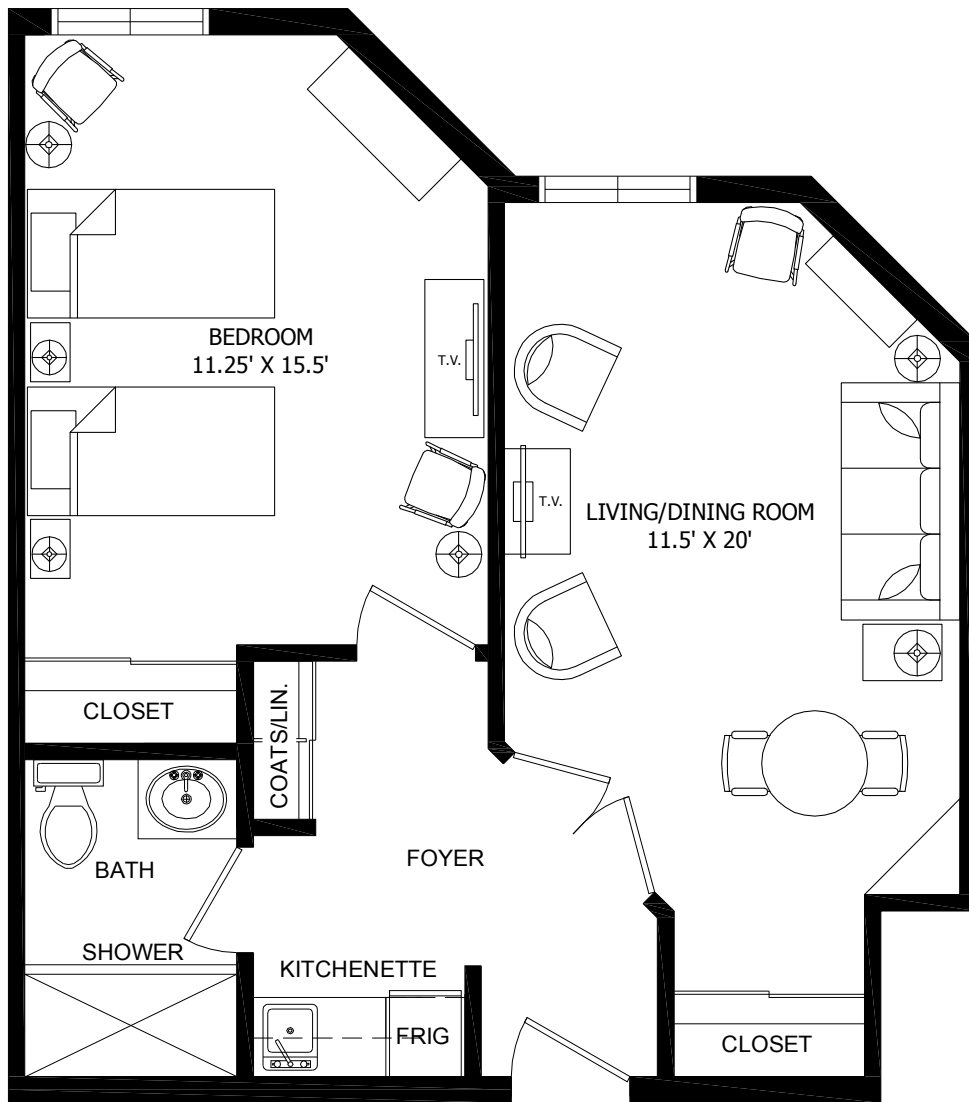

The Patrick Henry

Deluxe One Bedroom | 563 square feet

Our Lady
OF THE VALLEY
RETIREMENT COMMUNITY

540-345-5111 | ourladyofthevalley.com | 650 North Jefferson Street | Roanoke, Virginia 24016
Sponsored by the Catholic Diocese of Richmond.