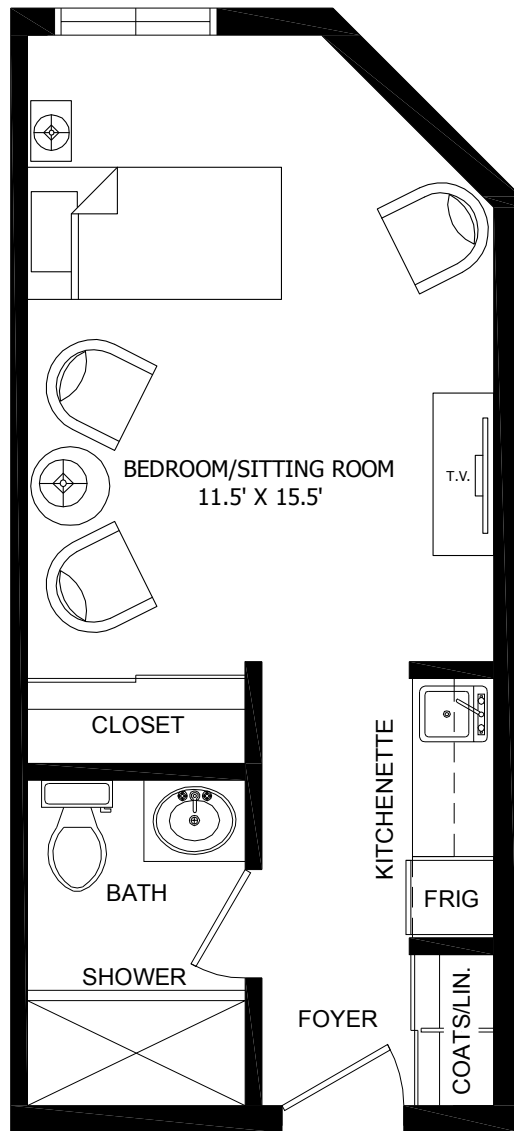

The Gainsboro

Studio Apartment / Intensive Personal Care Studio | 295 square feet

Our Lady
OF THE VALLEY
RETIREMENT COMMUNITY

540-345-5111 | ourladyofthevalley.com | 650 North Jefferson Street | Roanoke, Virginia 24016
Sponsored by the Catholic Diocese of Richmond.